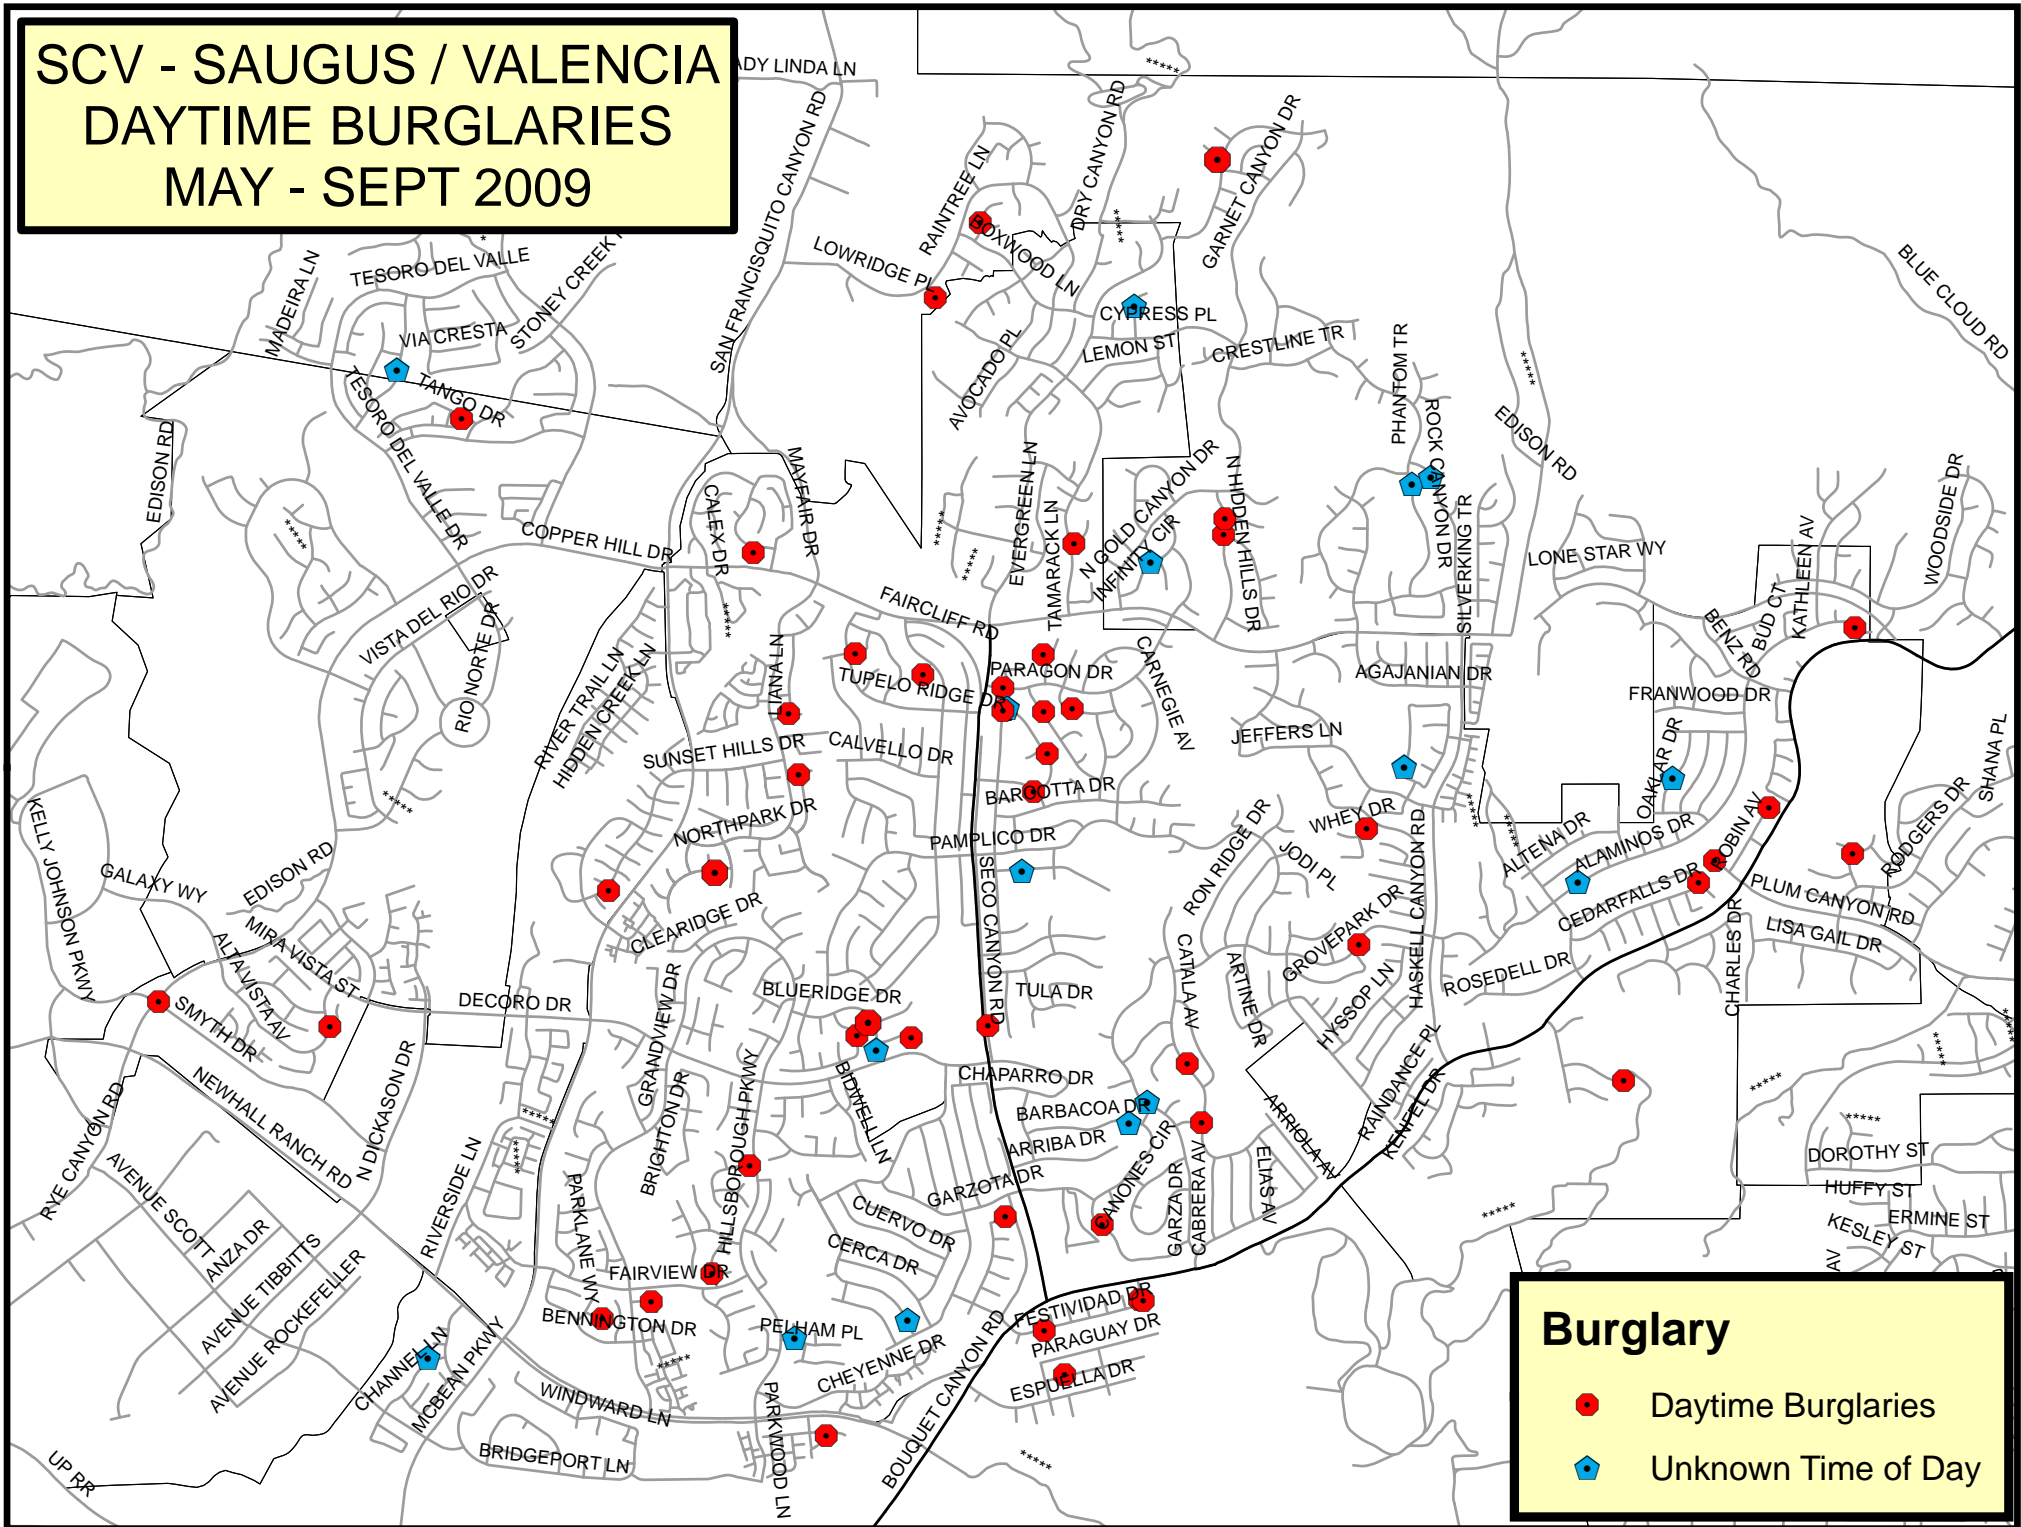

# SCV - SAUGUS / VALENCIA DAYTIME BURGLARIES MAY - SEPT 2009

**Burglary**

- Daytime Burglaries
- ⬠ Unknown Time of Day